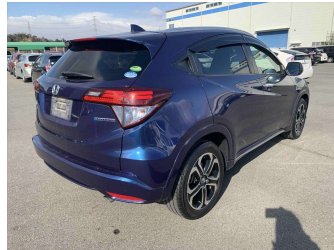

2017 Honda Vezel Hybrid Z Honda Sensing

Purchase Price
Includes GST, Registration & Licensing

POA

Finance may be available on this vehicle. Ask one of our friendly staff for more information.

Gain peace of mind with Mechanical Breakdown Insurance. **Ask us how.**

Top features

- » Cruise Control
- » ESC

Body Style	-	Reg No.	-
Odometer	68,011 km	Ext Colour	Morpho Blue Metallic
Engine	1500 cc	History	-
Fuel Type	Petrol - Hybrid	Seats	5 seats
Transmission	Automatic	CO2 Emissions	-
Wheels	-	Energy Economy	-
VIN	-		
Interior	-		
Safety	-		