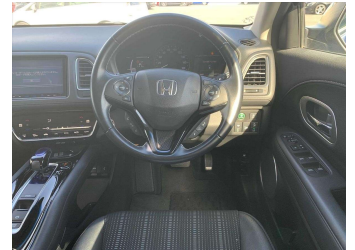

2017 Honda Vezel Hybrid Z Honda Sensing

Purchase Price
Includes GST, Registration & Licensing

POA

Finance may be available on this vehicle. Ask one of our friendly staff for more information.

Gain peace of mind with Mechanical Breakdown Insurance. **Ask us how.**

Top features

- » Cruise Control
- » ESC

Body Style	-	Reg No.	-
Odometer	68,011 km	Ext Colour	Morpho Blue Metallic
Engine	1500 cc	History	-
Fuel Type	Petrol - Hybrid	Seats	5 seats
Transmission	Automatic	CO2 Emissions	-
Wheels	-	Energy Economy	-
VIN	-		
Interior	-		
Safety	-		

Stock ID: 3719

Midway Motors | Phone 03 453 6555 | Email sales@midway.co.nz
197 Kaikorai Valley Road, Dunedin 9011, New Zealand
www.midwaymotors.co.nz