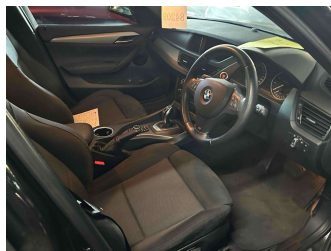

2013 BMW X1 4WD X-DRIVE 20i M-SPORT

Purchase Price **POA**
Includes GST, Registration & Licensing

Finance may be available on this vehicle. Ask one of our friendly staff for more information.

Gain peace of mind with Mechanical Breakdown Insurance. **Ask us how.**

Top features
None Listed

Body Style

-

Odometer

75,000 km

Engine

2000 cc

Fuel Type

Petrol

Transmission

Automatic

Wheels

-

VIN

-

Interior