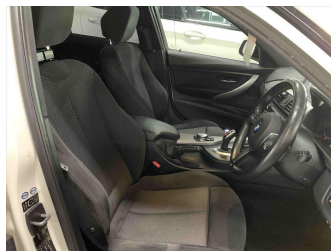

2014 BMW 320i M Sport

Purchase Price **POA**
Includes GST, Registration & Licensing

Finance may be available on this vehicle. Ask one of our friendly staff for more information.

Gain peace of mind with Mechanical Breakdown Insurance. **Ask us how.**

1. **Top features**
2. » Cruise Control
   - » ESC
   - » Paddle Shift

Body Style

-

Odometer

68,902 km

Engine

2000 cc

Fuel Type

Petrol

Transmission

Automatic

Wheels

-

VIN

-

Interior

-

Safety

-

Reg No.

-

Ext Colour

White

History

-

Seats

5 seats

CO2 Emissions

-

Energy Economy

-

Stock ID: 3698