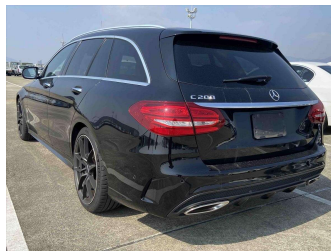

# 2017 Mercedes Benz C Class Wagon C 200 Wagon

**Purchase Price** **POA**  
Includes GST, Registration & Licensing

Finance may be available on this vehicle. Ask one of our friendly staff for more information.

Gain peace of mind with Mechanical Breakdown Insurance. **Ask us how.**

- Top features**
- » Cruise Control
  - » ESC
  - » Heated Seats
  - » Paddle Shift

Body Style	-	Reg No.	-
Odometer	<b>85,935 km</b>	Ext Colour	<b>Black</b>
Engine	<b>1990 cc</b>	History	-
Fuel Type	<b>Petrol</b>	Seats	<b>5 seats</b>
Transmission	<b>Automatic</b>	CO2 Emissions	-
Wheels	-	Energy Economy	-
VIN	-		
Interior	-		
Safety	-		
		<b>Stock ID: 3717</b>	