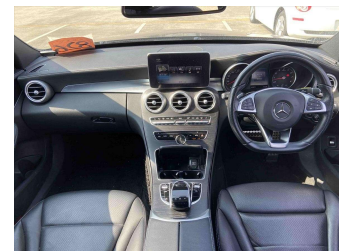

# 2017 Mercedes Benz C Class Wagon C 200 Wagon

**Purchase Price** **POA**  
Includes GST, Registration & Licensing

Finance may be available on this vehicle. Ask one of our friendly staff for more information.

Gain peace of mind with Mechanical Breakdown Insurance. **Ask us how.**

- Top features**
- » Cruise Control
  - » ESC
  - » Heated Seats
  - » Paddle Shift

Body Style	-	Reg No.	-
Odometer	<b>85,935 km</b>	Ext Colour	<b>Black</b>
Engine	<b>1990 cc</b>	History	-
Fuel Type	<b>Petrol</b>	Seats	<b>5 seats</b>
Transmission	<b>Automatic</b>	CO2 Emissions	-
Wheels	-	Energy Economy	-
VIN	-		
Interior	-		
Safety	-		
		<b>Stock ID: 3717</b>	