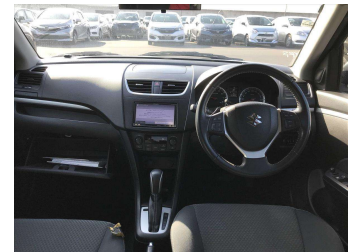

2014 Suzuki SWIFT RS

Purchase Price

Includes GST, Registration & Licensing

POA

Finance may be available on this vehicle. Ask one of our friendly staff for more information.

Gain peace of mind with Mechanical Breakdown Insurance. **Ask us how.**

Top features

- » Cruise Control
- » ESC
- » Paddle Shift

Body Style

Hatchback

Odometer

101,681 km

Engine

1200 cc