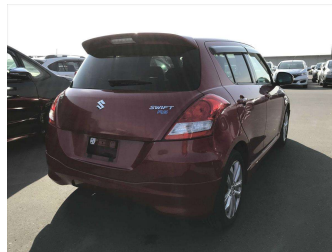

2014 Suzuki SWIFT RS

Purchase Price

Includes GST, Registration & Licensing

POA

Finance may be available on this vehicle. Ask one of our friendly staff for more information.

Gain peace of mind with Mechanical Breakdown Insurance. **Ask us how.**

Top features

- » Cruise Control
- » ESC
- » Paddle Shift

Body Style

Hatchback

Odometer

101,681 km

Engine

1200 cc

Fuel Type

Petrol

Transmission

Automatic

Wheels

-

VIN

-